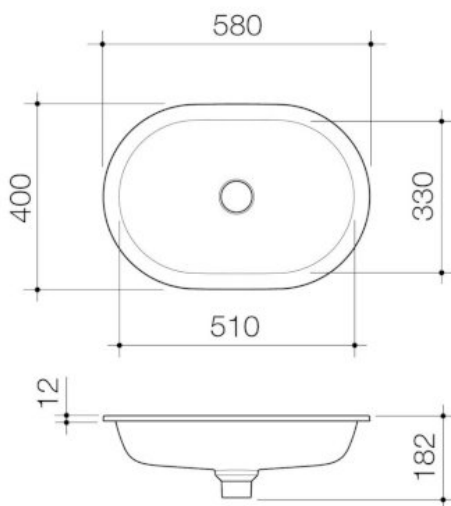

Liano II 580mm Pill Under/Over Counter Basin – Matte Speckled (Special Order)

Model Number : 852900MS

PRODUCT DESCRIPTION

The Liano II Basin range is a collection of fashionable basins that allow you to select a style and colour finish to suit your own personal taste, but also deliver to your functional needs. Available in popular round and pill shapes with contemporary thin rim design and in a range of matte colour finishes, the Liano II basin range is the collection you need to make a statement in your bathroom. Optional pop-up plug & wastes and new dress rings are available in Chrome, Matte Black, PVD Brushed Nickel, PVD Brushed Brass and PVD Gunmetal to match with Liano II tapware.

PRODUCT FEATURES

- **Available from November 2021
- Crafted from highly durable fine fire clay
- Thin rim design for a contemporary look
- Smooth stain-resistant surface
- Available in gloss white, matte black and matte white finishes
- Other matte finishes in green, grey, pink and speckled are available as special order
- For round shape see codes 852600–
- 6.7L bowl capacity
- Non-overflow only
- Australian designed and engineered
- 20-year warranty
- Basins are supplied with ceramic pop-up waste plugs in matching colours, also compatible with Urbane II basin pop-up plugs and wastes (codes 687330–)
- Match with Liano II tapware, or full Urbane II bathroom collection